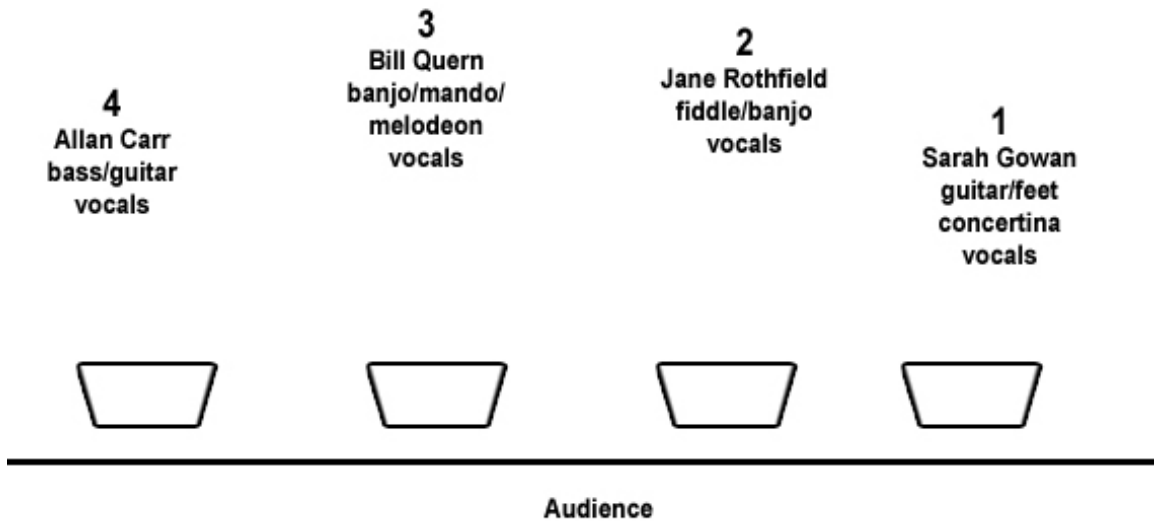

Coracree

Sound Set-up Concert Quartet

518-522-7445 • coracree@gmail.com

Position	Musician	Instrument	Musician Needs	Musician Provides
1	Sarah	Guitar	XLR w/phantom	Direct
		(guitar amp)	AC power drop	
		Feet	Mic on short boom	Foot Board
		Vocals	mic	
2	Jane	Fiddle	XLR w/phantom	Clip-on mic
		Banjo	XLR w/phantom	Clip-on mic
		Vocals	mic	
		extra	mic stand for fiddle	
3	Bill	Mandolin/banjo	XLR w/phantom	Clip-on mic
		melodeon	mic	
		vocal	mic	
4	Allan	bass	XLR	Bass amp
		(bass amp)	AC power drop	
		guitar	XLR w/phantom	Direct
		vocals	mic	